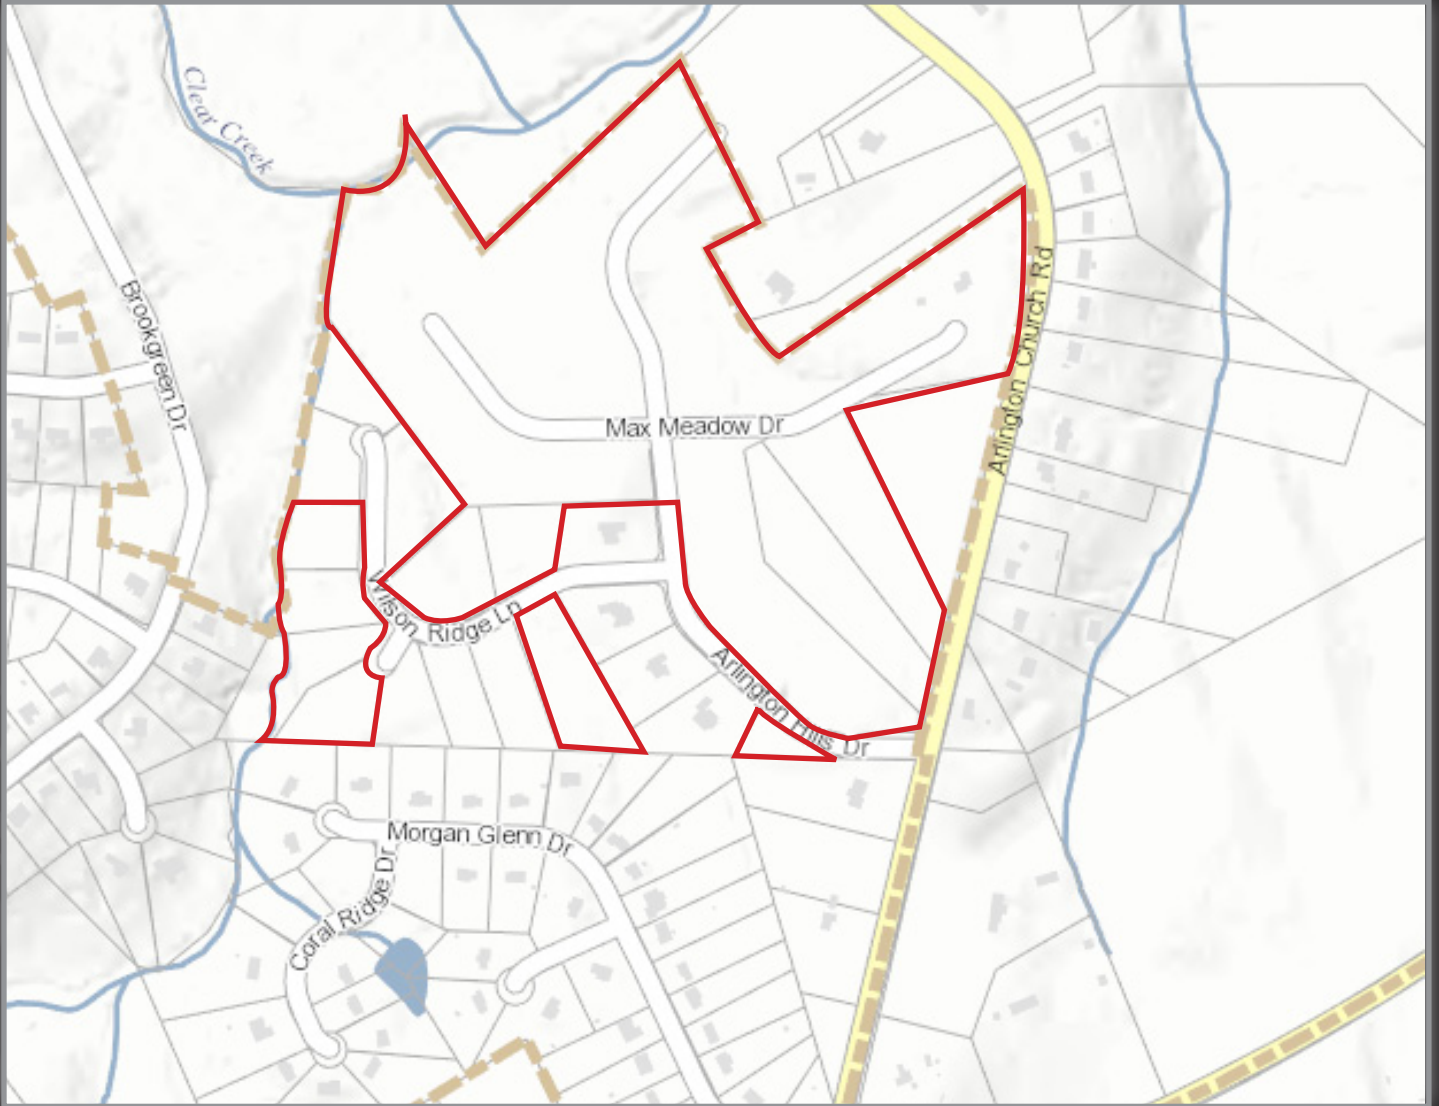

Forde Britt

The Nichols Company
704.373.9797 (Office) • 704.373.9798 (Fax)
Forde@thenicholscompany.com
www.thenicholscompany.com
600 Queens Rd, Charlotte, NC 28207

Available

Residential Land
For Sale

Arlington Hills

Mint Hill, NC