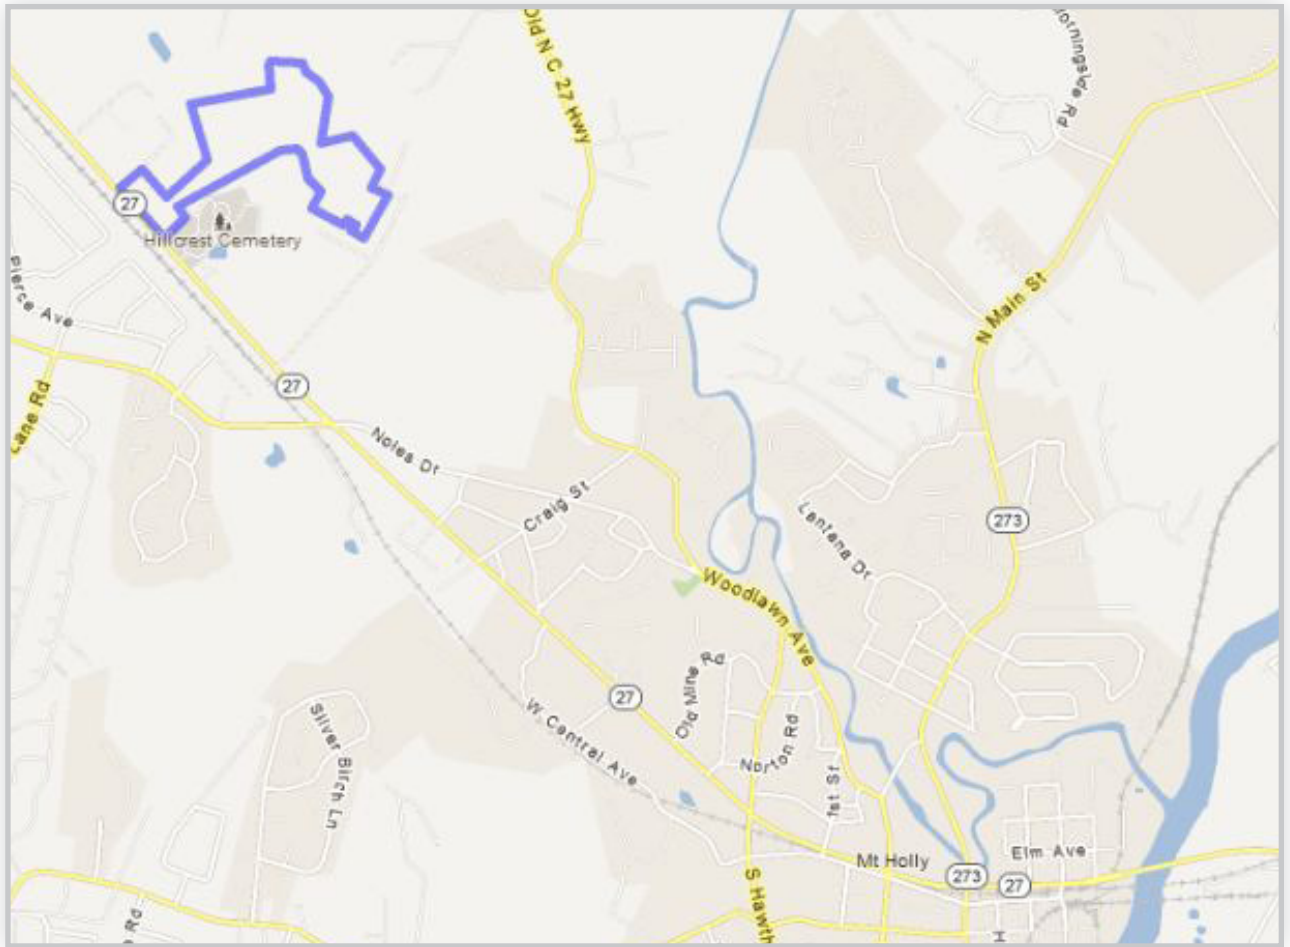

Mt. Holly, NC

Charles Jonas Land

LOCATION

The site is located in Mt. Holly, NC. Heading west on 85S, take exit 27 turning north on Highway 273 towards downtown Mt. Holly. After crossing Rankin Ave, turn left on to Main St and then left on Charlotte Ave/Highway 27. The site will be on your right after 2.5 miles immediately past the Hillcrest Cemetery.