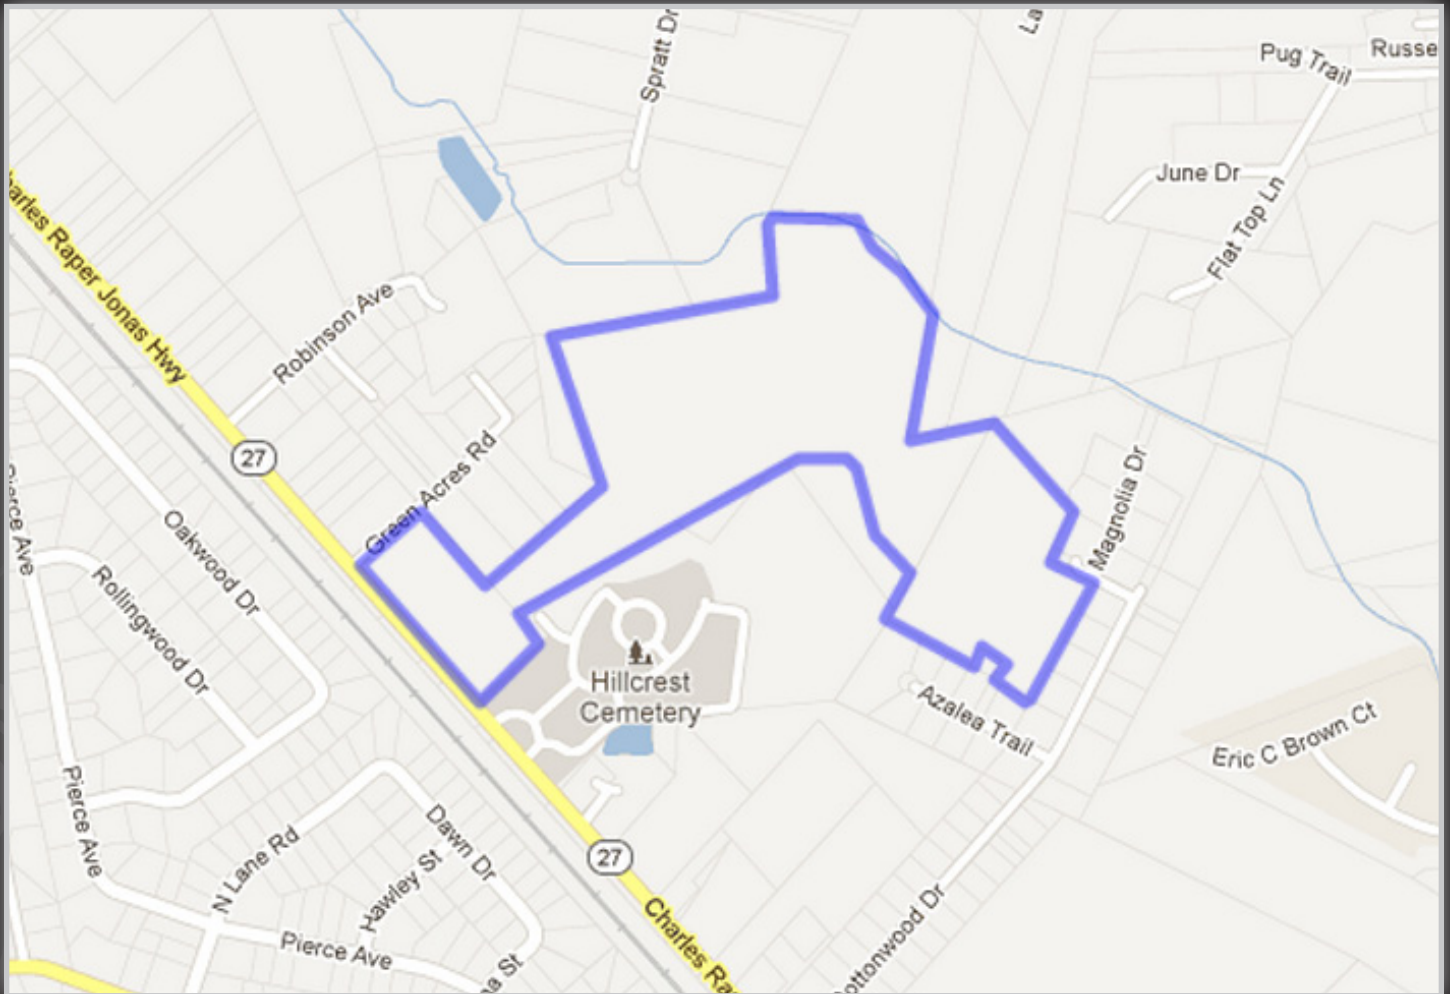

Forde Britt

The Nichols Company
704.373.9797 (Office) • 704.373.9798 (Fax)
Forde@thenicholscompany.com
www.thenicholscompany.com
600 Queens Rd, Charlotte, NC 28207

Available

Land
For Sale

Charles Jonas Land

Mt. Holly, NC