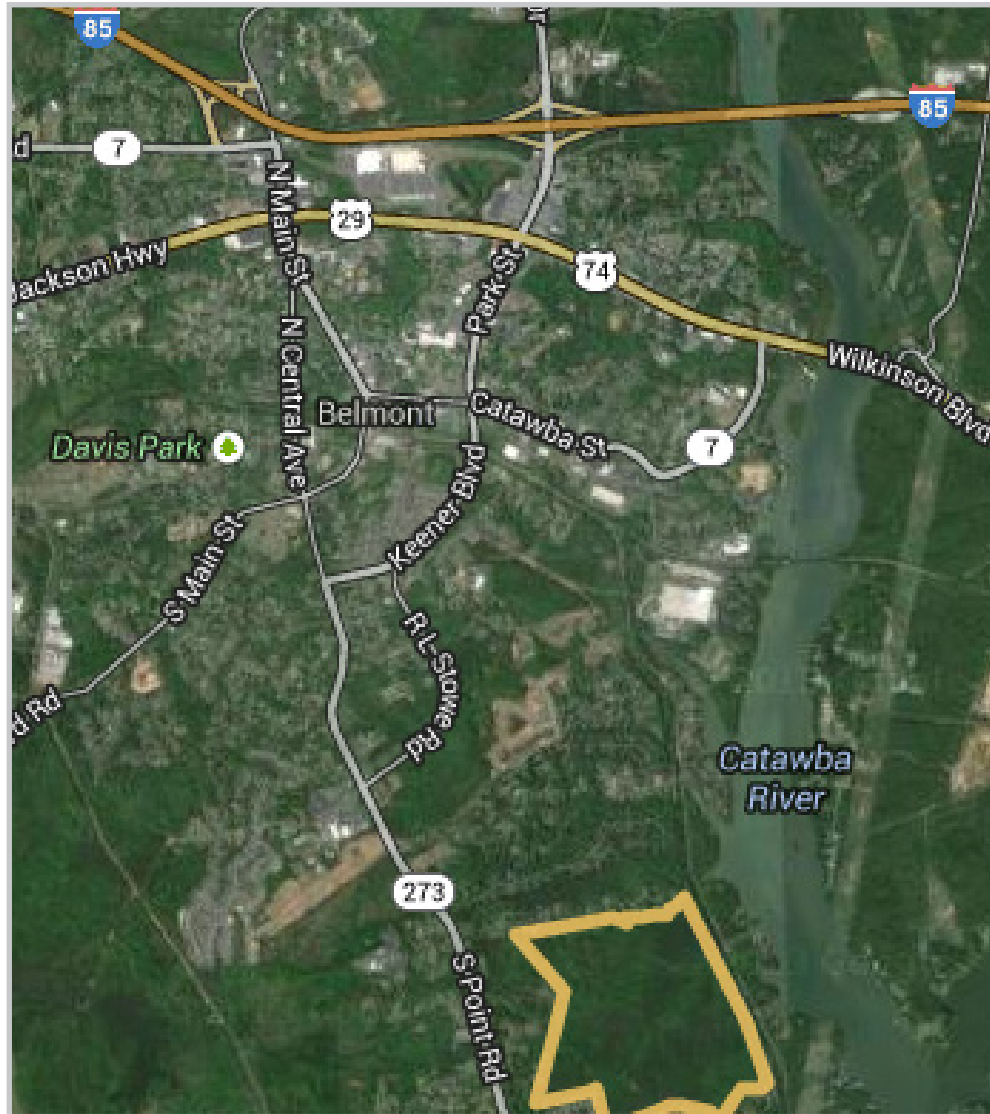

Henry Chapel Road
Belmont, NC 28012

Henry Chapel

LOCATION

The Henry Chapel Rd site is located in Belmont, NC. Off of I-85S take exit 26 heading south on Highway 273/S. Point Rd. After +/-4 miles turn left on Henry Chapel Rd. The site frontage is on your left after a quarter mile.