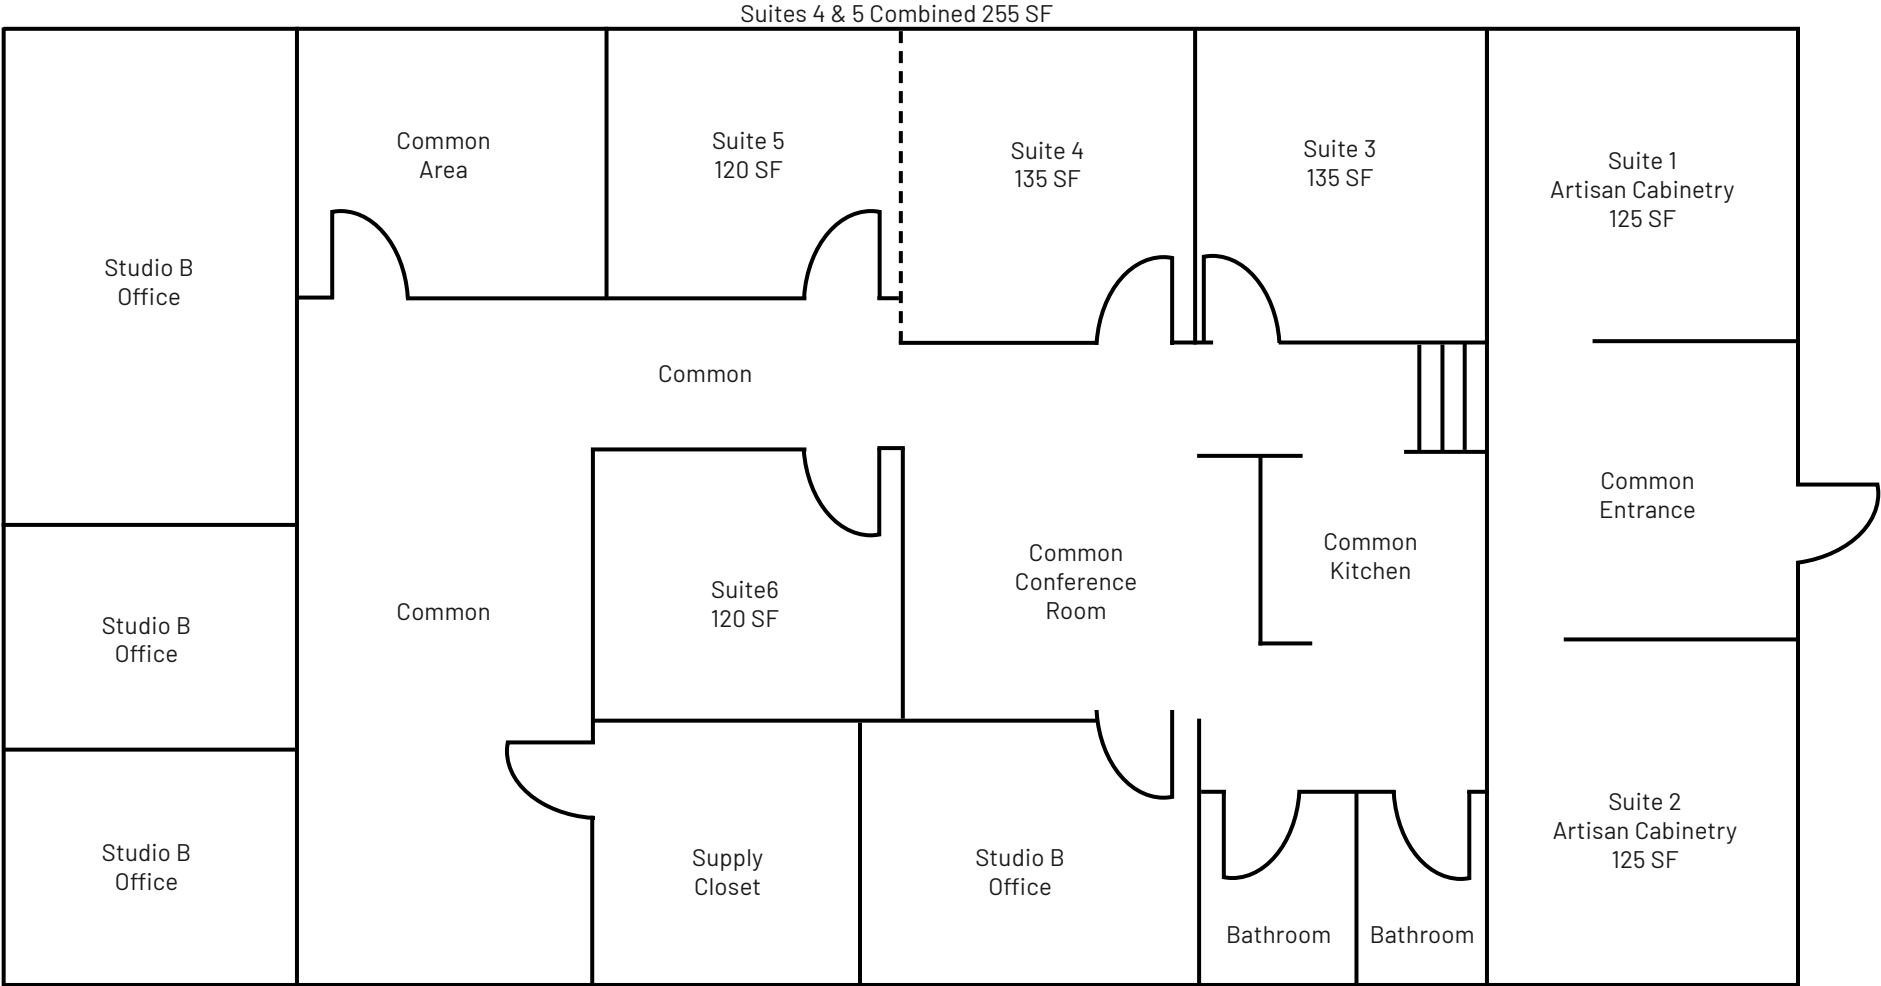

Located off of the Central Avenue and E 10th St. intersection in Plaza Midwood, this well-maintained office building sits in the perfect location, less than a minute from Uptown and walking distance to various retail, office and high-rise residential units. The building offers small individual offices suites ranging 120-510 SF.

Additional Notes Common areas include: sitting area with couch and TV, two restrooms, kitchen and conference area

Demographics

RADIUS	1 MILE	3 MILE	5 MILE
2022 Population	17,146	128,147	292,620
Avg. Household Income	\$110,145	\$122,565	\$106,339
Median Household Income	\$73,949	\$76,896	\$62,104
Households	9,147	64,970	132,248
Daytime Employees	17,090	154,061	240,279