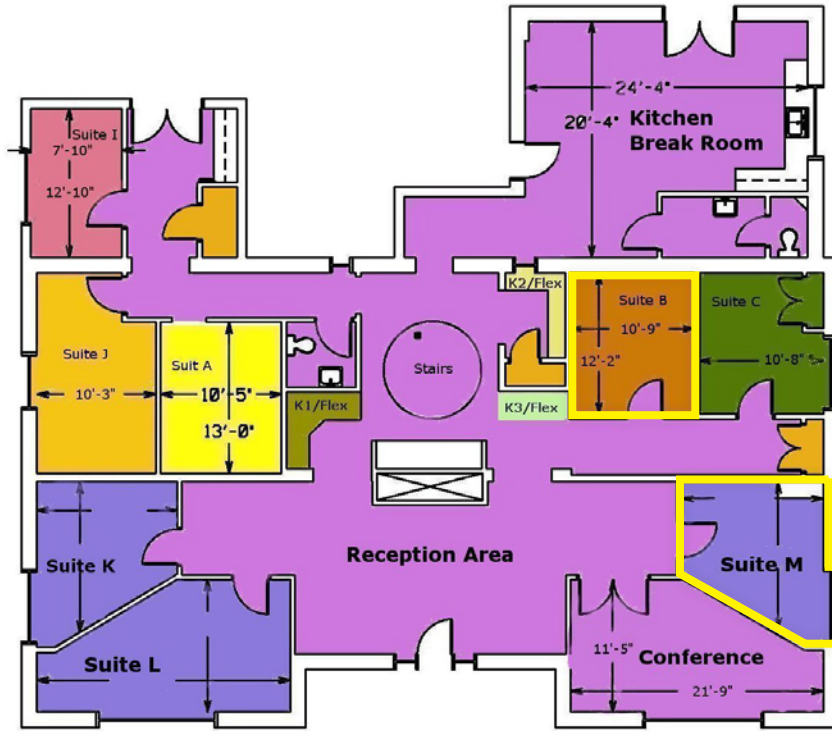

PROPERTY DETAILS

Address	120 Greenwich Rd Charlotte, NC 28211
Square Footage	+/- 100 -200 SF Executive Office Suite Available for Lease 3 Suites Available
GLA	+/- 6,343 SF Office Building
Stories	2 Stories
Zoning	B1
Year Built	1964 / Renovated in 2016
Parking	24 parking spaces
Lease Rate	Call for Details
Additional Details	Private office with shared conference rooms, outdoor patio and kitchen

FLOOR PLAN

FIRST FLOOR

SECOND FLOOR

INTERIOR PHOTOS

MARKET OVERVIEW

SITE

CONTACT FOR DETAILS

LAUREN BREMER
(980) 226-6911
Lauren@TheNicholsCompany.com