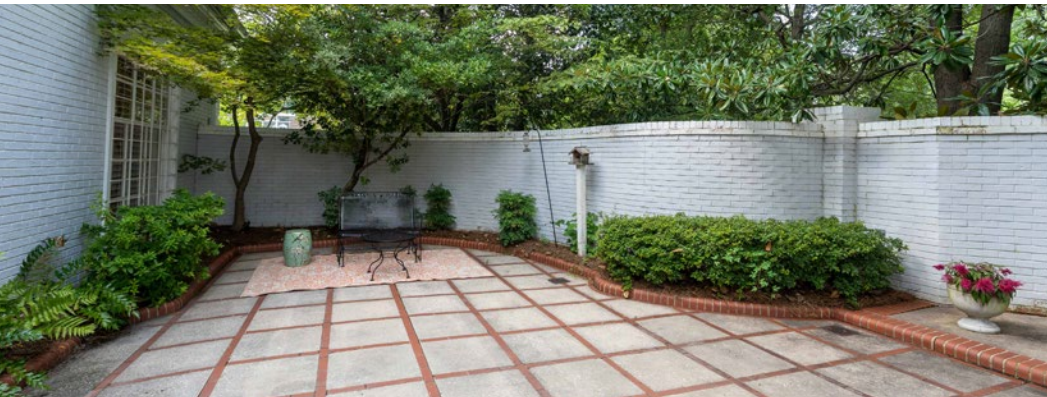

PROPERTY OVERVIEW

120 GREENWICH RD

In the heart of Cotswold, you'll find this beautiful and well-maintained office building. Extensive molding work throughout. Elegant entrance, large offices on glass, open space, updated restrooms up and downstairs. Circular drive in the front with ample parking along sides and rear and a bright parking lot for tenants leaving late at night. Ideal for the image-conscious office user. There are two separate entrances to prove an additional layer of privacy. Centrally located in Cotswold, lighted intersection leads to the property. Additional access from Sharon Amity using Colwick Road. There are ample amenities included in this property such as a free conference room, outdoor garden, printer, full kitchen, wifi, and more!

PROPERTY DETAILS

Address	120 Greenwich Rd Charlotte, NC 28211
Square Footage	+/- 100 -200 SF Executive Office Suite Available for Lease 3 Suites Available
GLA	+/- 6,343 SF Office Building
Stories	2 Stories
Zoning	B1
Year Built	1964 / Renovated in 2016
Parking	24 parking spaces
Lease Rate	Call for Details
Additional Details	Private office with shared conference rooms, outdoor patio and kitchen