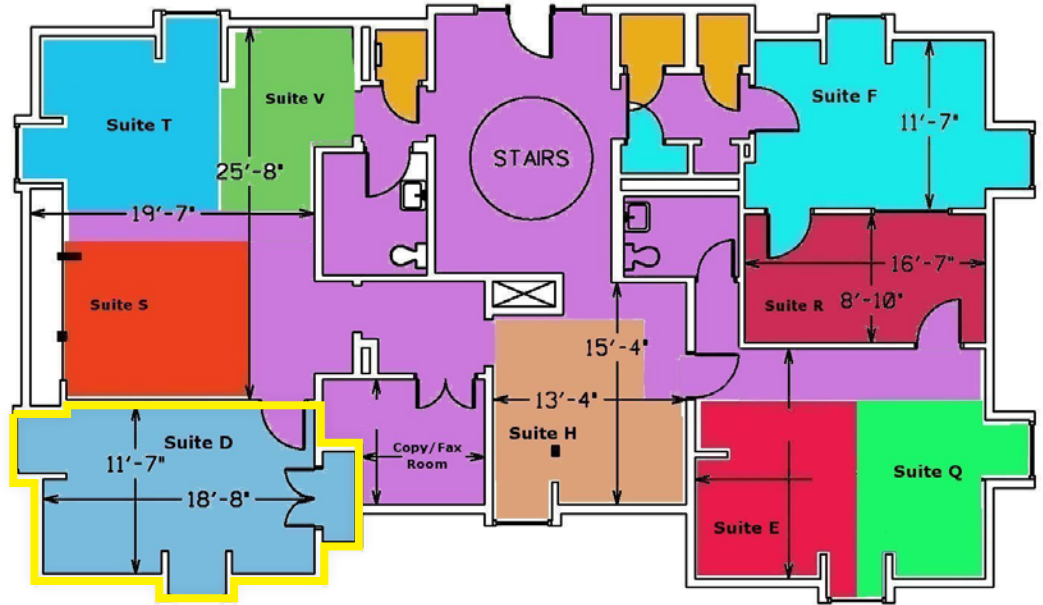

PROPERTY DETAILS

Address	120 Greenwich Rd Charlotte, NC 28211
Square Footage	+/- 100 -200 SF Executive Office Suite Available for Lease 3 Suites Available
GLA	+/- 6,343 SF Office Building
Stories	2 Stories
Zoning	B1
Year Built	1964 / Renovated in 2016
Parking	24 parking spaces
Lease Rate	Call for Details
Additional Details	Private office with shared conference rooms, outdoor patio and kitchen

FLOOR PLAN

FIRST FLOOR

SECOND FLOOR

INTERIOR PHOTOS

MARKET OVERVIEW

SITE

CONTACT FOR DETAILS

LAUREN BREMER
(980) 226-6911
Lauren@TheNicholsCompany.com